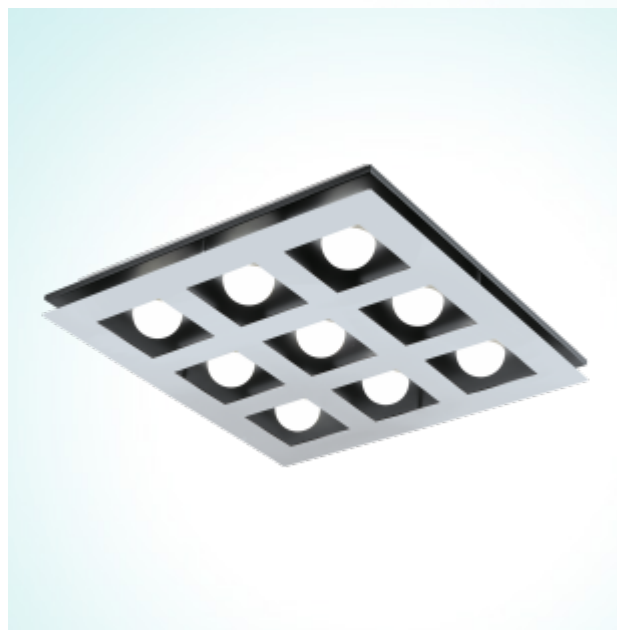

96535

BELLAMONTE 1

LED

General Information

Article:	96535
Lighting Type:	wall / ceiling luminaire
Collection:	Style
EAN Code:	9002759965358

Dimensions

Depth:	470 mm
Height:	470 mm
Overhang:	65 mm
Weight:	4.396 kg

Illuminant

Socket:	LED
Illuminant:	LED
Delivery:	incl.
Wattage:	9x 3,3W
Luminous Flux:	3060 lm
Luminous Colour:	3000K warm white
Average Lifetime:	25,000 h
LED changeable:	yes
Energy Efficiency:	A+
Dimmable:	yes

Material & Colour

Enclosure Material:	steel, aluminium
Enclosure Colour:	chrome, black, alu-brushed
Glass / Shade Material:	plastic
Glass / Shade Colour:	white

Technical Information

Protection Rating:	IP20
Protection Class:	2
Line Voltage:	220-240V,50/60Hz
Operation Voltage:	350mA

Compatible Dimmers

Berker - 286710
Berker - 8542 12 00
Busch - 6513 U-102
Busch - 6519 U
Busch - 6523 U
Busch - 6524 U
CLIPSAL - 32E450UDM
ELKO - 315GLE
GIRA - 0307 00/102
GIRA - 238500/100

Technical changes reserved